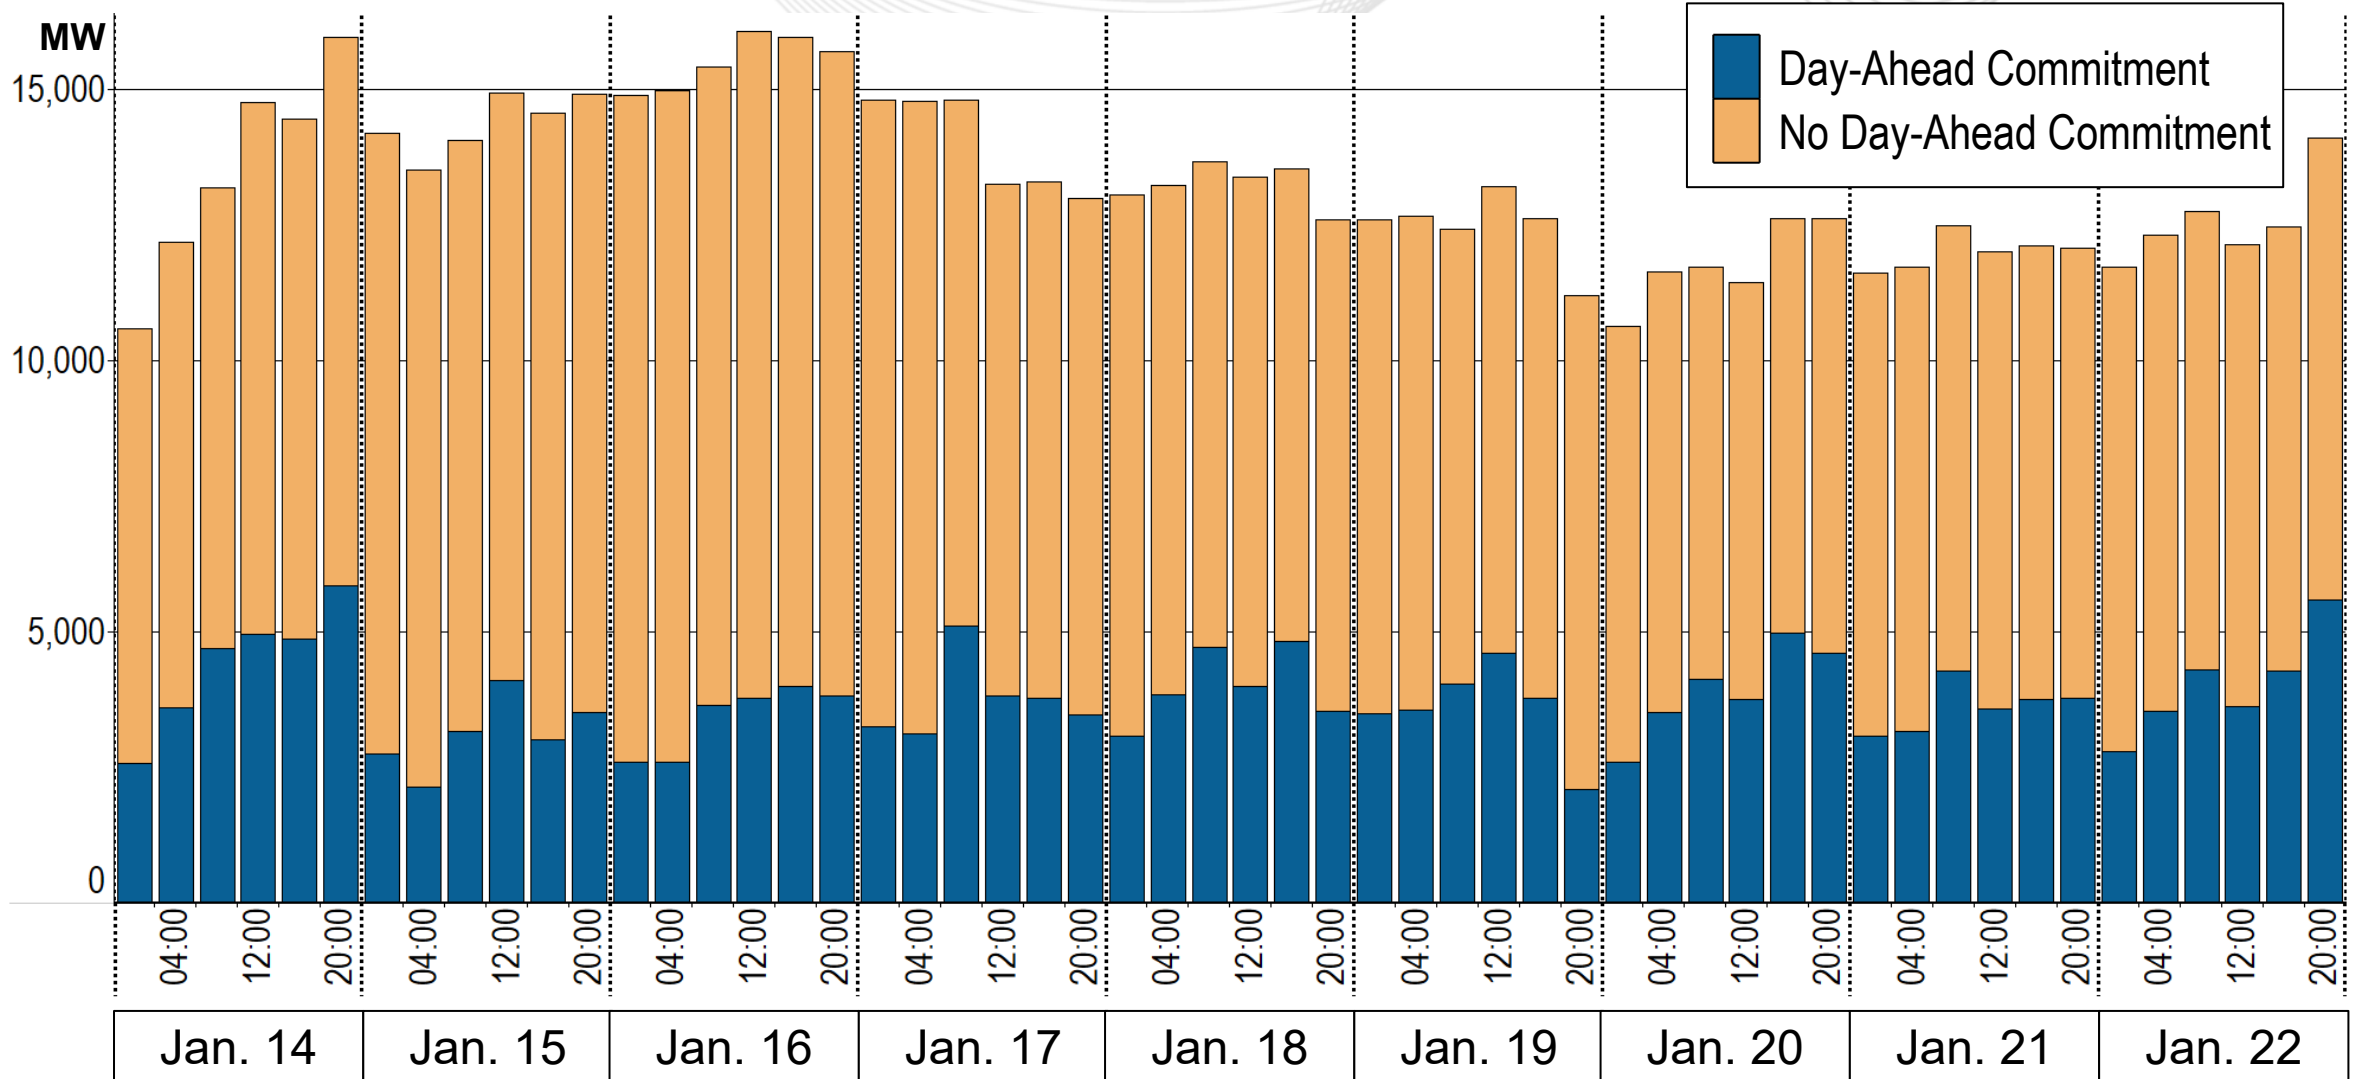

Winter Storm Gerri Forced Outages

WSG Forced Outages by Day-Ahead Commitment

Note: Winter Storm Gerri outage data shown is collected from eDART and considered preliminary.

WSG Forced Outages by Daily Capacity Commitment

Note: Winter Storm Gerri outage data shown is collected from eDART and considered preliminary.