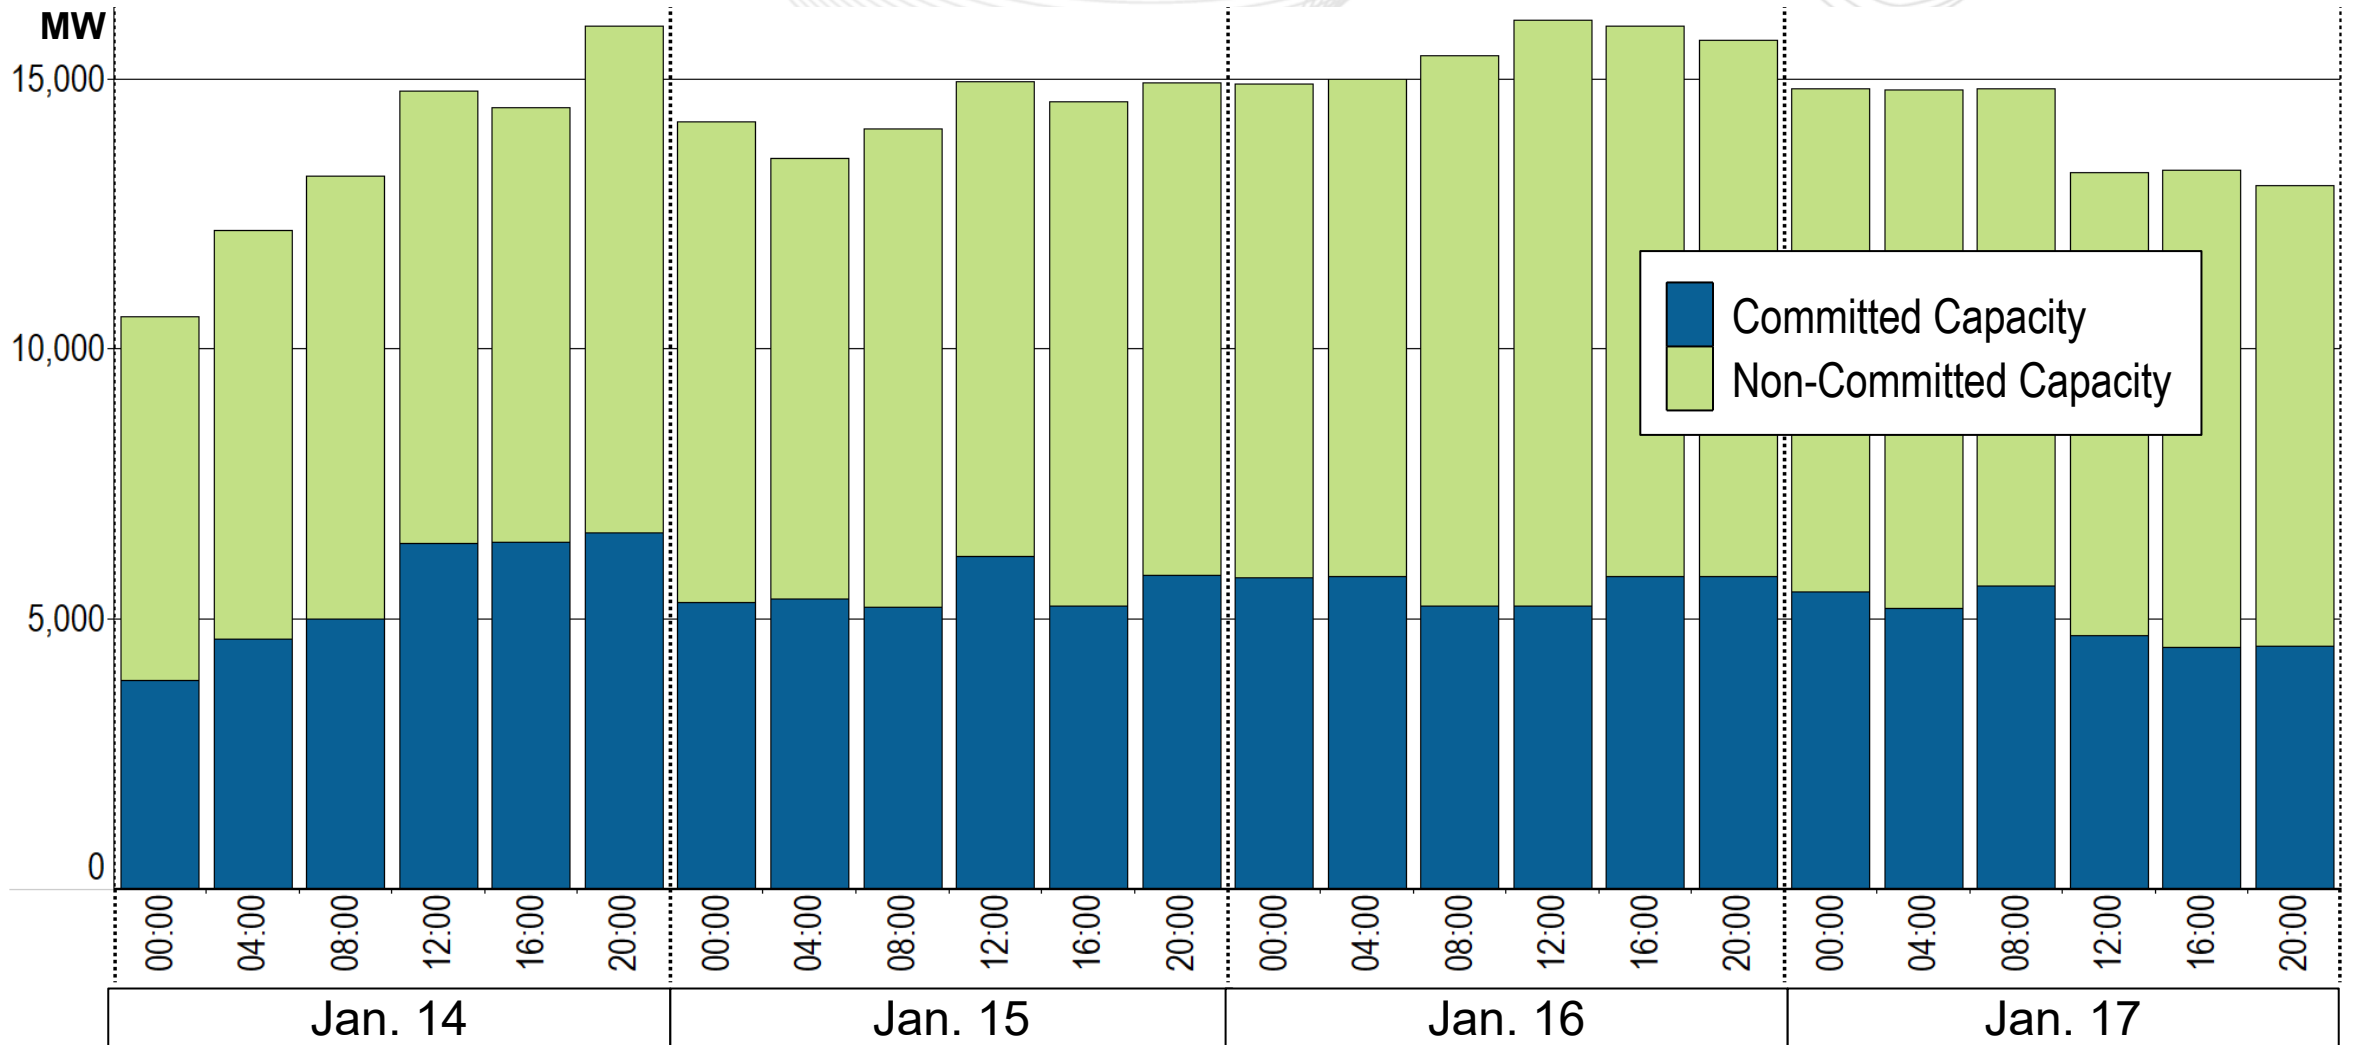

Winter Storm Gerri Forced Outages

WSG Forced Outages by Day-Ahead Commitment

Note: Winter Storm Gerri outage data shown is collected from eDART and considered preliminary.

WSG Forced Outages by Daily Capacity Commitment

Note: Winter Storm Gerri outage data shown is collected from eDART and considered preliminary.